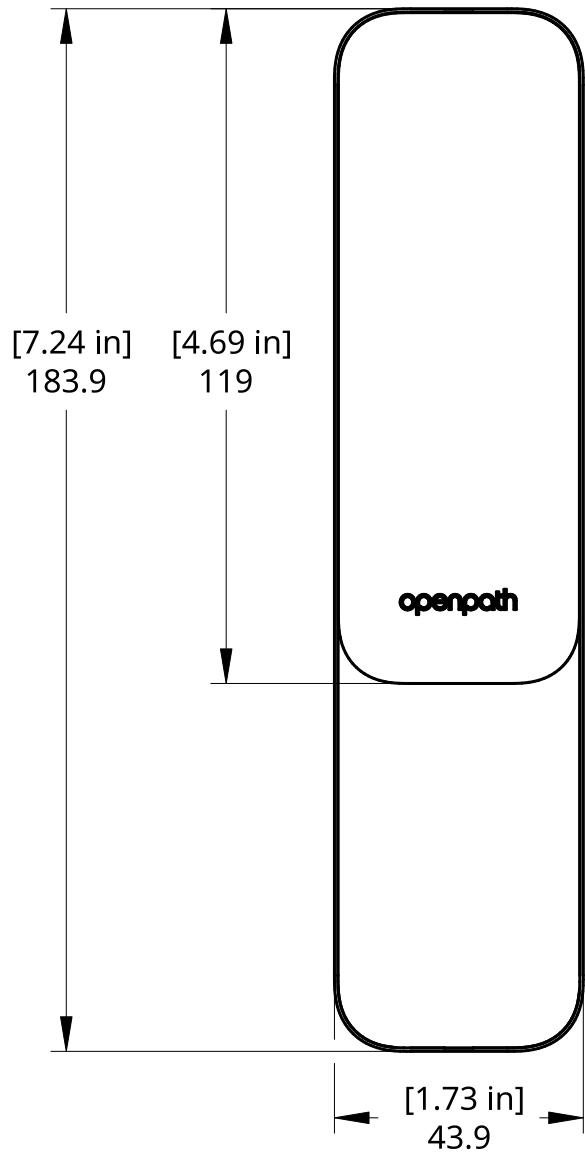

Openpath Mullion Keypad Reader

Openpath Mullion Keypad Reader Mounting Plate